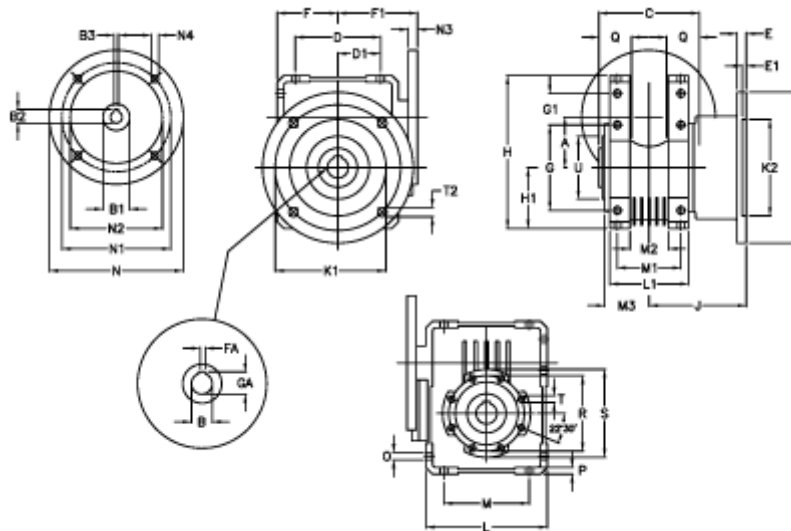

Article number: 392207505043636

Description: Worm Gear with Torque Limiter
W75 L2-UF-50-P90B14

Measures

A = 75.00	E = 12	H = 220.5	M = 126	N4 = 8,5	U = 90
B = 30	E1 = 5	H1 = 87.0	M1 = 82	O = 10.5	
B1 E7 = 24	F = 87	J = 111.0	M2 = 44	P = 9	
B2 = 27.3	F1 = 112	K = 200	M3 = 59	Q = 40	
B3 H9 = 8	FA = 8	K1 = 165	N = 140	R = 110	
C = 127	G = 126	K2 = 130	N1 = 115	S = 125	
D = 109.5	G1 = 46.5	L = 174	N2 = 95	T = M8x14	
D1 = 46.5	GA = 33.3	L1 = 104	N3 = 7.5	T2 = 12.5	